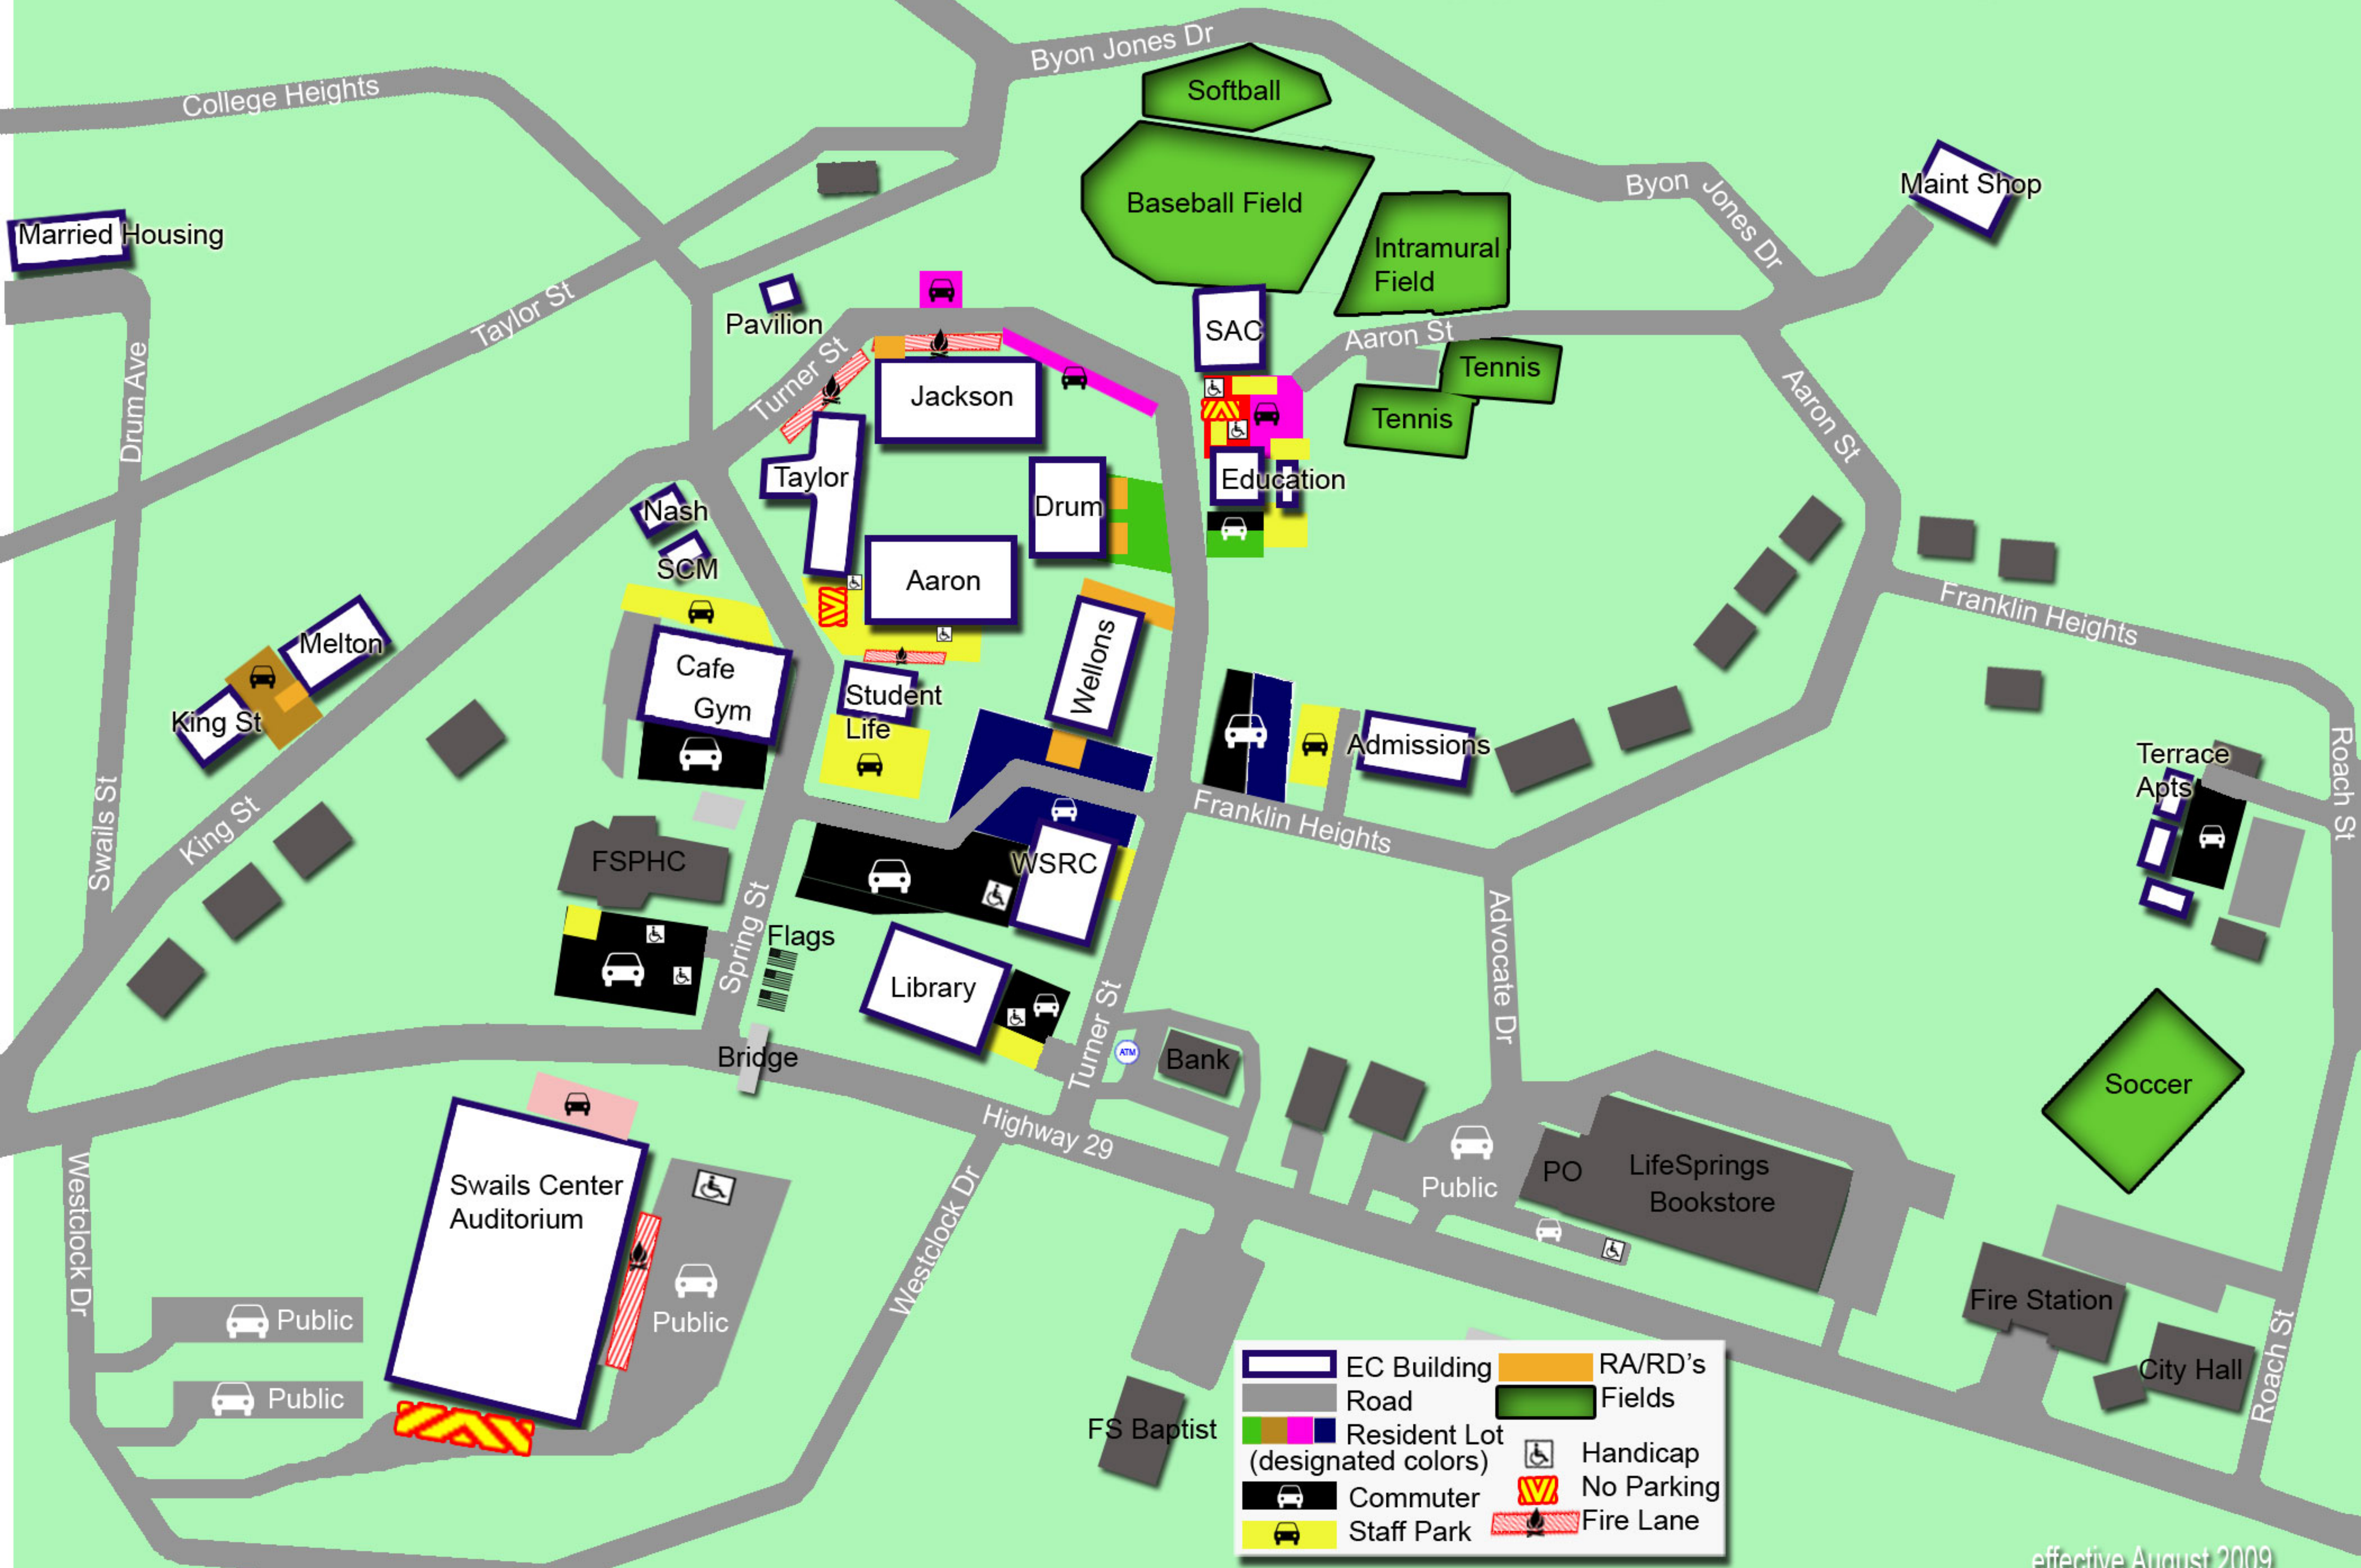

EMMANUEL COLLEGE PARKING MAP

	EC Building		RA/RD's
	Road		Fields
	Resident Lot (designated colors)		Handicap
	Commuter		No Parking
	Staff Park		Fire Lane